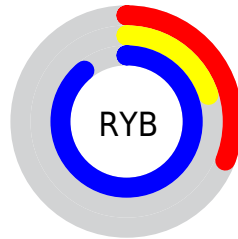

- Red (31%)
- Yellow (20%)
- Blue (89%)