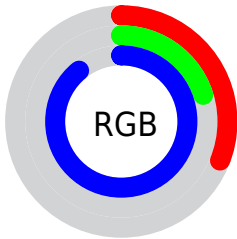

Distribution

- Red (31%)
- Green (20%)
- Blue (89%)