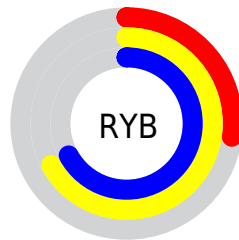

Details

The XYZ color **18.0913, 30.8207, 10.6257** is a dark color, and the websafe version is hex **339933**. A complement of this color would be **26.2741, 15.8548, 40.2037**, and the grayscale version is **20.9298, 22.0198, 23.9796**.

A 20% lighter version of the original color is **39.6116, 60.8063, 27.4183**, and **6.5647, 12.9914, 2.6135** is the 20% darker color. If you saturate the color by 10%, you get **16.5922, 30.1015, 8.1731**, and if you desaturate by 10%, it is **20.0944, 31.7838, 13.9016**.

Distribution

Red (27%)

Green (67%)

Blue (27%)

Red (27%)

Yellow (67%)

Blue (67%)

Cyan (60%)