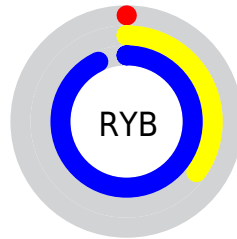

- Red (0%)
- Yellow (35%)
- Blue (93%)