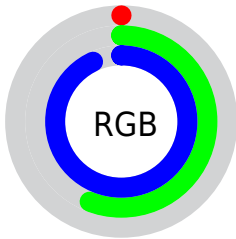

Distribution

- Red (0%)
- Green (56%)
- Blue (93%)