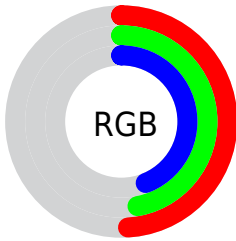

Distribution

- Red (49%)
- Green (47%)
- Blue (44%)