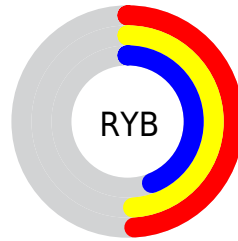

- Red (49%)
- Yellow (49%)
- Blue (44%)