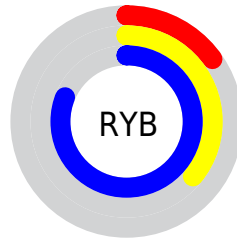

- Red (15%)
- Yellow (36%)
- Blue (81%)