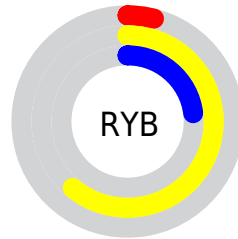

Details

The XYZ color **18.0012, 26.9225, 4.5062** is a dark color, and the websafe version is hex **669900**. A complement of this color would be **7.8447, 3.4961, 31.7155**, and the grayscale version is **19.5376, 20.5551, 22.3845**.

A 20% lighter version of the original color is **39.6685, 54.8831, 15.1593**, and **6.3665, 10.6307, 1.7164** is the 20% darker color. If you saturate the color by 10%, you get **17.5975, 26.7209, 4.2302**, and if you desaturate by 10%, it is **18.7680, 27.3046, 5.1791**.

Distribution

Red (42%)

Green (61%)

Blue (4%)

Red (4%)

Yellow (61%)

Blue (23%)

Cyan (31%)