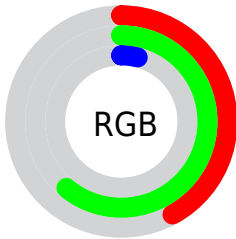

Distribution

Red (42%)

Green (61%)

Blue (4%)