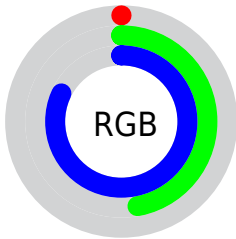

Distribution

- Red (0%)
- Green (47%)
- Blue (82%)