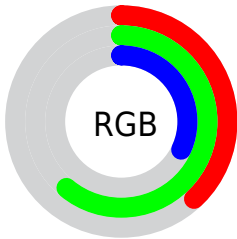

Distribution

- Red (38%)
- Green (61%)
- Blue (32%)