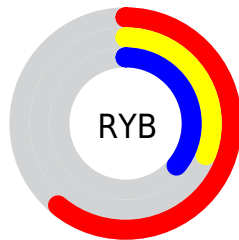

- Red (61%)
- Yellow (31%)
- Blue (36%)