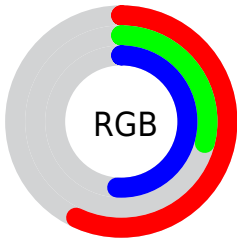

Distribution

Red (57%)

Green (29%)

Blue (51%)