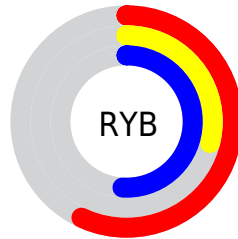

Details

The XYZ color **18.1556, 12.6369, 22.2511** is a dark color, and the websafe version is hex **996699**. A complement of this color would be **14.9160, 22.5024, 13.4558**, and the grayscale version is **12.6141, 13.2711, 14.4522**.

A 20% lighter version of the original color is **39.7238, 30.5785, 48.0645**, and **6.2092, 3.5498, 7.9473** is the 20% darker color. If you saturate the color by 10%, you get **17.0652, 10.8028, 20.8183**, and if you desaturate by 10%, it is **19.4781, 14.9233, 23.7968**.

Distribution

Red (57%)

Green (29%)

Blue (51%)

Red (57%)

Yellow (29%)

Blue (51%)

Cyan (0%)