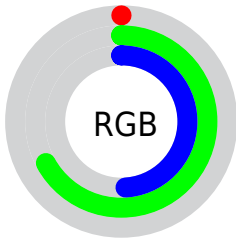

Distribution

- Red (0%)
- Green (67%)
- Blue (49%)