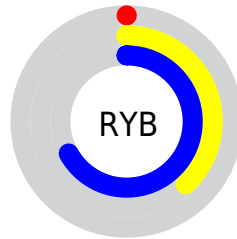

- Red (0%)
- Yellow (38%)
- Blue (67%)