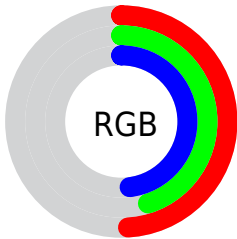

Distribution

Red (49%)

Green (45%)

Blue (48%)