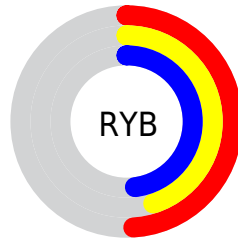

# Details

The XYZ color **18.2157, 18.2559, 20.9760** is a dark color, and the websafe version is hex **666666**. A complement of this color would be **17.8666, 19.7127, 20.3170**, and the grayscale version is **17.6491, 18.5683, 20.2208**.

A 20% lighter version of the original color is **40.0027, 40.5262, 45.7584**, and **6.2502, 6.1518, 7.1613** is the 20% darker color. If you saturate the color by 10%, you get **16.6181, 15.4649, 19.1967**, and if you desaturate by 10%, it is **20.0193, 21.4407, 22.8791**.

# Distribution

Red (49%)

Green (45%)

Blue (48%)

Red (49%)

Yellow (45%)

Blue (48%)

Cyan (0%)