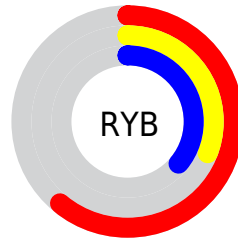

- Red (61%)
- Yellow (31%)
- Blue (36%)