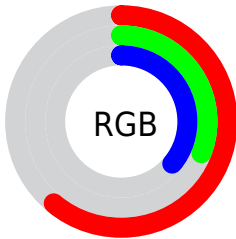

Distribution

- Red (61%)
- Green (31%)
- Blue (36%)