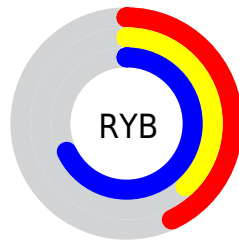

# Details

The XYZ color **18.2479, 14.8815, 41.4458** is a dark color, and the websafe version is hex **6666CC**. A complement of this color would be **31.5986, 38.2240, 17.0223**, and the grayscale version is **14.6100, 15.3709, 16.7389**.

A 20% lighter version of the original color is **40.0426, 34.7295, 78.7217**, and **6.2757, 4.5368, 18.3142** is the 20% darker color. If you saturate the color by 10%, you get **15.1781, 11.1794, 40.8933**, and if you desaturate by 10%, it is **21.9562, 19.4307, 42.1287**.

# Distribution

Red (43%)

Green (38%)

Blue (68%)

Red (43%)

Yellow (38%)

Blue (68%)

Cyan (36%)