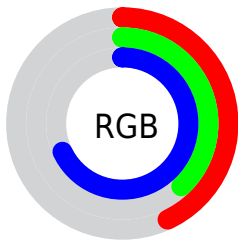

Distribution

Red (43%)

Green (38%)

Blue (68%)