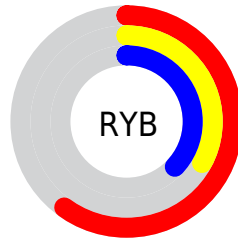

- Red (60%)
- Yellow (33%)
- Blue (37%)