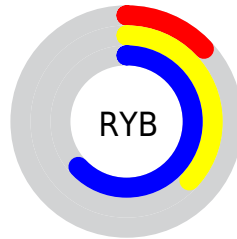

- Red (13%)
- Yellow (37%)
- Blue (63%)