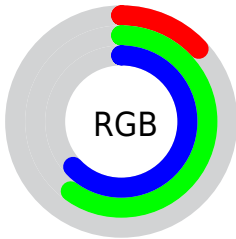

Distribution

- Red (13%)
- Green (60%)
- Blue (63%)