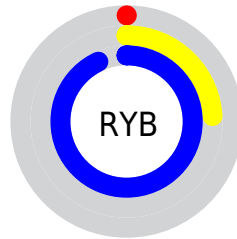

- Red (0%)
- Yellow (24%)
- Blue (93%)