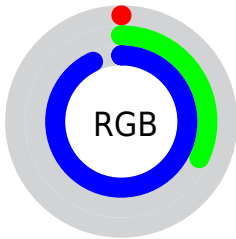

Distribution

- Red (0%)
- Green (32%)
- Blue (93%)