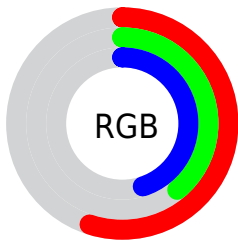

Distribution

Red (55%)

Green (39%)

Blue (45%)