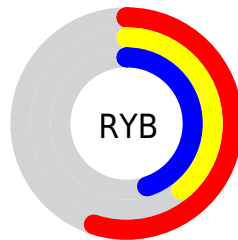

# Details

The XYZ color **18.2419, 15.8182, 18.0114** is a dark color, and the websafe version is hex **996666**. A complement of this color would be **18.1905, 22.6556, 22.8173**, and the grayscale version is **15.7677, 16.5889, 18.0653**.

A 20% lighter version of the original color is **39.9419, 36.2238, 40.9631**, and **6.2810, 5.0143, 5.7911** is the 20% darker color. If you saturate the color by 10%, you get **16.5380, 13.1829, 15.0618**, and if you desaturate by 10%, it is **20.2236, 18.9297, 21.2978**.

# Distribution

Red (55%)

Green (39%)

Blue (45%)

Red (55%)

Yellow (39%)

Blue (45%)

Cyan (0%)