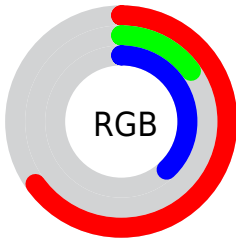

Distribution

- Red (65%)
- Green (15%)
- Blue (38%)