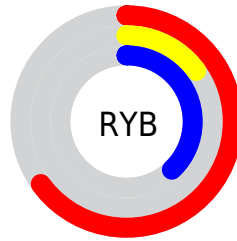

- Red (65%)
- Yellow (15%)
- Blue (38%)