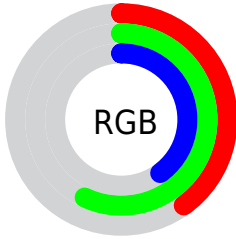

Distribution

- Red (40%)
- Green (57%)
- Blue (40%)