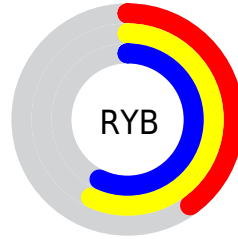

- Red (40%)
- Yellow (57%)
- Blue (57%)