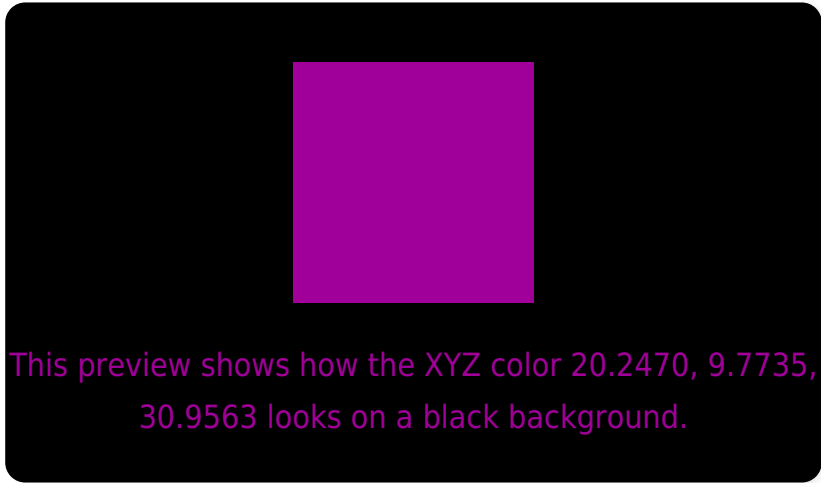

## White Background

This preview shows how the XYZ color 20.2470, 9.7735, 30.9563 looks on a white background.

# Black Background