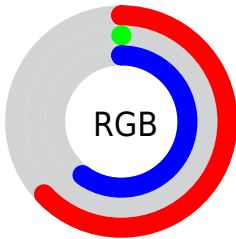

Distribution

- Red (63%)
- Green (0%)
- Blue (60%)