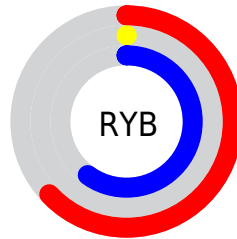

- Red (63%)
- Yellow (0%)
- Blue (60%)