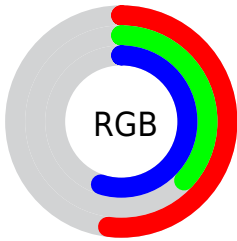

Distribution

Red (52%)

Green (37%)

Blue (55%)