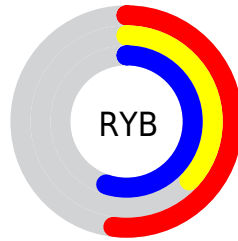

Red (52%)

Yellow (37%)

Blue (55%)