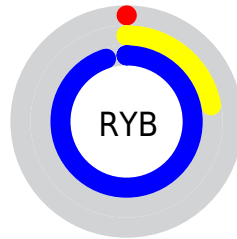

- Red (0%)
- Yellow (22%)
- Blue (95%)