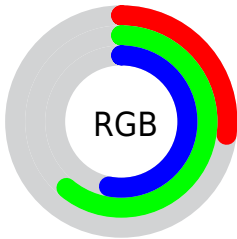

Distribution

- Red (27%)
- Green (61%)
- Blue (53%)