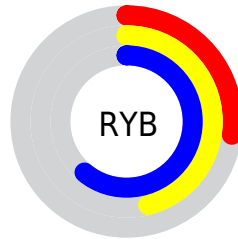

- Red (27%)
- Yellow (46%)
- Blue (61%)