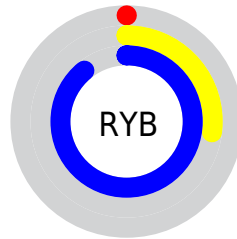

- Red (0%)
- Yellow (27%)
- Blue (89%)