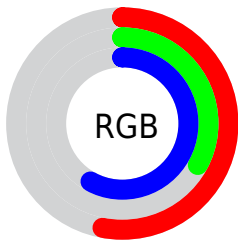

Distribution

Red (53%)

Green (33%)

Blue (58%)