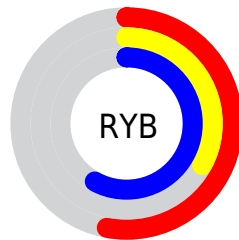

Details

The XYZ color **18.4267, 13.5789, 30.0836** is a dark color, and the websafe version is hex **996699**. A complement of this color would be **17.4936, 24.7880, 12.2506**, and the grayscale version is **13.7411, 14.4567, 15.7434**.

A 20% lighter version of the original color is **40.1825, 32.3311, 60.6226**, and **6.4028, 3.9826, 11.9865** is the 20% darker color. If you saturate the color by 10%, you get **16.8519, 11.2293, 29.7133**, and if you desaturate by 10%, it is **20.2663, 16.4308, 30.5373**.

Distribution

Red (53%)

Green (33%)

Blue (58%)

Red (53%)

Yellow (33%)

Blue (58%)

Cyan (10%)