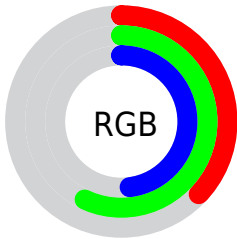

Distribution

- Red (37%)
- Green (57%)
- Blue (48%)