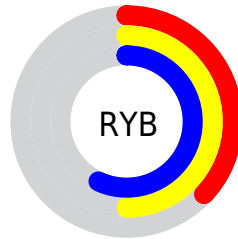

- Red (37%)
- Yellow (50%)
- Blue (57%)