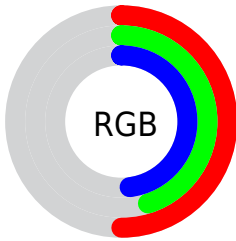

Distribution

Red (50%)

Green (45%)

Blue (48%)