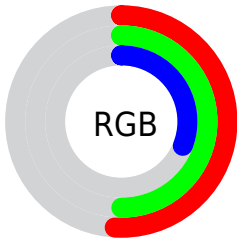

Distribution

- Red (51%)
- Green (50%)
- Blue (31%)