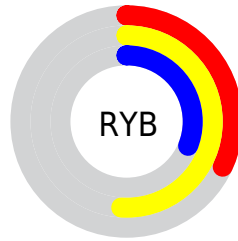

- Red (32%)
- Yellow (51%)
- Blue (31%)