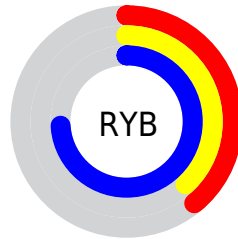

Details

The XYZ color **18.5138, 14.6925, 50.0043** is a dark color, and the websafe version is hex **6666CC**. A complement of this color would be **40.5581, 47.6788, 18.1319**, and the grayscale version is **14.0116, 14.7413, 16.0532**.

A 20% lighter version of the original color is **40.5858, 34.4898, 91.7069**, and **6.4282, 4.5019, 23.4518** is the 20% darker color. If you saturate the color by 10%, you get **15.2153, 10.7328, 49.4142**, and if you desaturate by 10%, it is **22.6806, 19.7154, 50.7545**.

Distribution

Red (39%)

Green (38%)

Blue (74%)

Red (39%)

Yellow (38%)

Blue (74%)

Cyan (48%)