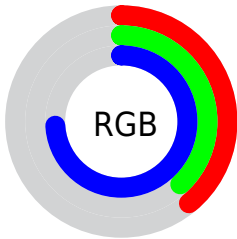

Distribution

Red (39%)

Green (38%)

Blue (74%)