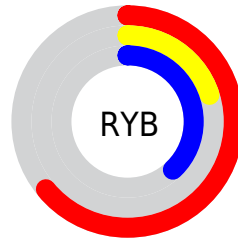

- Red (64%)
- Yellow (20%)
- Blue (38%)