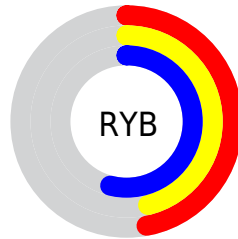

- Red (47%)
- Yellow (46%)
- Blue (54%)