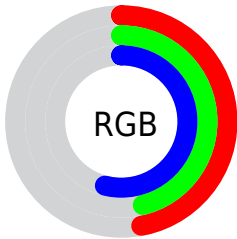

Distribution

- Red (47%)
- Green (46%)
- Blue (54%)