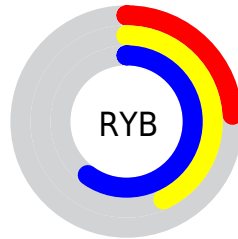

- Red (24%)
- Yellow (43%)
- Blue (60%)