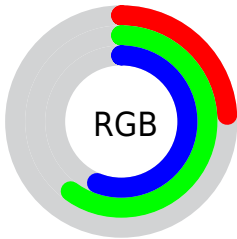

Distribution

- Red (24%)
- Green (60%)
- Blue (56%)