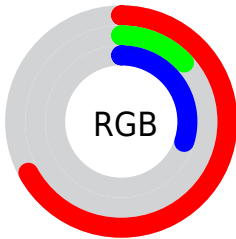

Distribution

- Red (67%)
- Green (13%)
- Blue (30%)