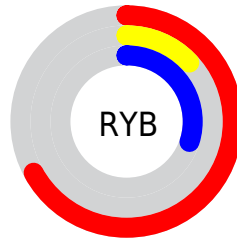

- Red (67%)
- Yellow (13%)
- Blue (30%)