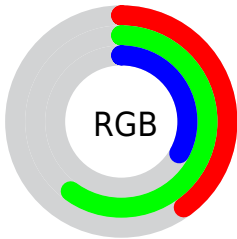

Distribution

- Red (40%)
- Green (60%)
- Blue (33%)