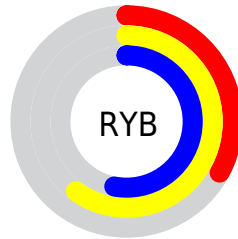

- Red (33%)
- Yellow (60%)
- Blue (53%)