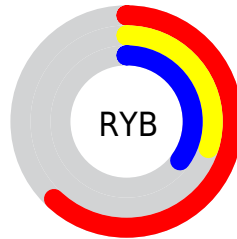

- Red (62%)
- Yellow (30%)
- Blue (35%)