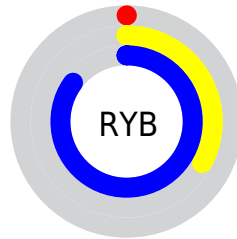

- Red (0%)
- Yellow (33%)
- Blue (85%)