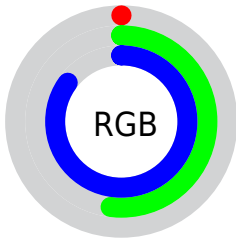

Distribution

- Red (0%)
- Green (52%)
- Blue (85%)