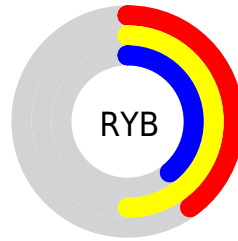

Details

The XYZ color **18.6151, 20.4118, 14.7631** is a dark color, and the websafe version is hex **999966**. A complement of this color would be **13.6955, 13.5182, 22.3096**, and the grayscale version is **19.0357, 20.0270, 21.8094**.

A 20% lighter version of the original color is **40.6812, 44.2660, 35.2542**, and **6.4156, 7.1754, 4.2957** is the 20% darker color. If you saturate the color by 10%, you get **17.9391, 19.9625, 11.7543**, and if you desaturate by 10%, it is **19.3902, 20.9037, 18.2841**.

Distribution

Red (50%)

Green (49%)

Blue (39%)

Red (40%)

Yellow (50%)

Blue (39%)

Cyan (0%)