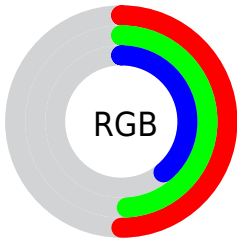

Distribution

Red (50%)

Green (49%)

Blue (39%)