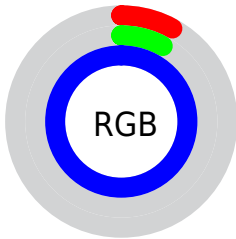

Distribution

- Red (8%)
- Green (8%)
- Blue (100%)