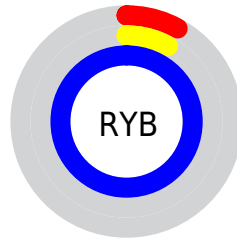

- Red (8%)
- Yellow (8%)
- Blue (100%)