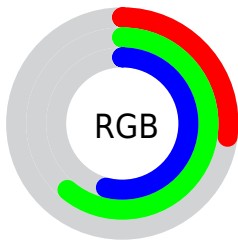

Distribution

Red (27%)

Green (61%)

Blue (54%)