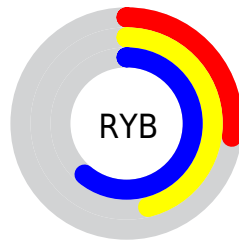

Details

The XYZ color **18.6206, 26.4778, 27.7962** is a dark color, and the websafe version is hex **339999**. A complement of this color would be **17.2653, 11.7754, 10.1680**, and the grayscale version is **20.1460, 21.1952, 23.0815**.

A 20% lighter version of the original color is **40.6530, 54.0960, 57.0141**, and **6.5705, 10.3886, 10.6757** is the 20% darker color. If you saturate the color by 10%, you get **17.4527, 25.9026, 26.5588**, and if you desaturate by 10%, it is **20.0827, 27.2052, 29.0842**.

Distribution

Red (27%)

Green (61%)

Blue (54%)

Red (27%)

Yellow (46%)

Blue (61%)

Cyan (56%)