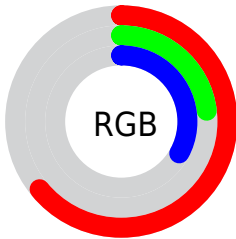

Distribution

- Red (64%)
- Green (23%)
- Blue (33%)