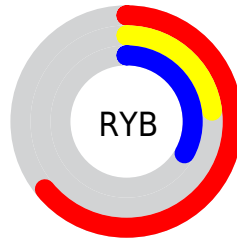

- Red (64%)
- Yellow (23%)
- Blue (33%)