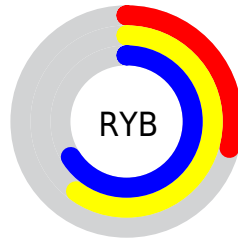

- Red (29%)
- Yellow (60%)
- Blue (66%)