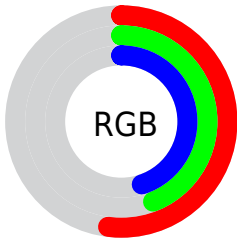

Distribution

- Red (52%)
- Green (44%)
- Blue (45%)