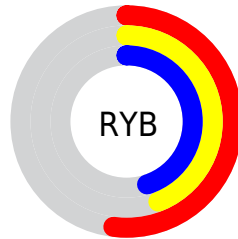

- Red (52%)
- Yellow (44%)
- Blue (45%)