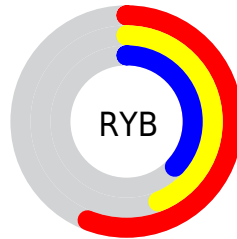

- Red (56%)
- Yellow (44%)
- Blue (37%)