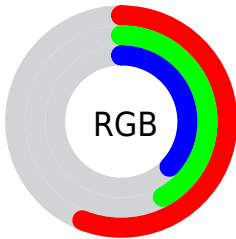

Distribution

- Red (56%)
- Green (42%)
- Blue (37%)