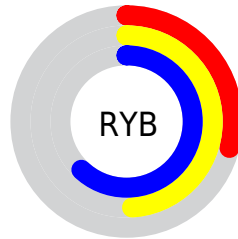

- Red (29%)
- Yellow (49%)
- Blue (62%)