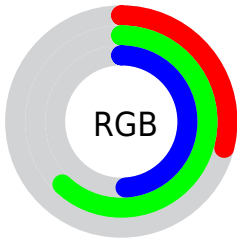

Distribution

- Red (29%)
- Green (62%)
- Blue (49%)