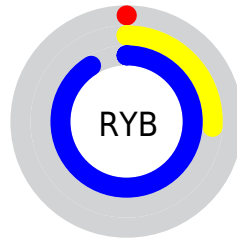

- Red (0%)
- Yellow (26%)
- Blue (91%)