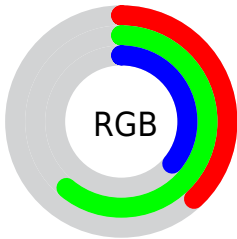

Distribution

- Red (38%)
- Green (61%)
- Blue (36%)