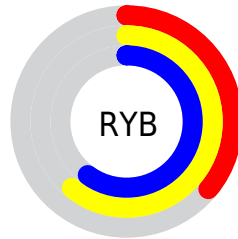

- Red (36%)
- Yellow (61%)
- Blue (60%)