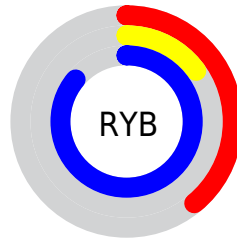

- Red (39%)
- Yellow (15%)
- Blue (86%)