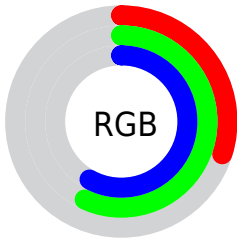

Distribution

Red (30%)

Green (57%)

Blue (58%)