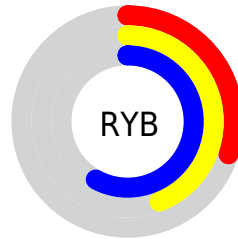

Details

The XYZ color **18.7643, 24.3055, 32.1362** is a dark color, and the websafe version is hex **669999**. A complement of this color would be **16.6031, 12.6632, 8.5910**, and the grayscale version is **19.7063, 20.7326, 22.5778**.

A 20% lighter version of the original color is **40.7938, 50.4456, 64.0868**, and **6.5105, 9.1764, 12.9834** is the 20% darker color. If you saturate the color by 10%, you get **17.6019, 23.5652, 32.0550**, and if you desaturate by 10%, it is **20.2041, 25.1907, 32.2316**.

Distribution

Red (30%)

Green (57%)

Blue (58%)

Red (30%)

Yellow (44%)

Blue (58%)

Cyan (48%)