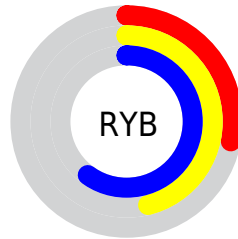

- Red (28%)
- Yellow (46%)
- Blue (60%)