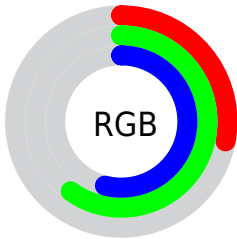

Distribution

- Red (28%)
- Green (60%)
- Blue (54%)